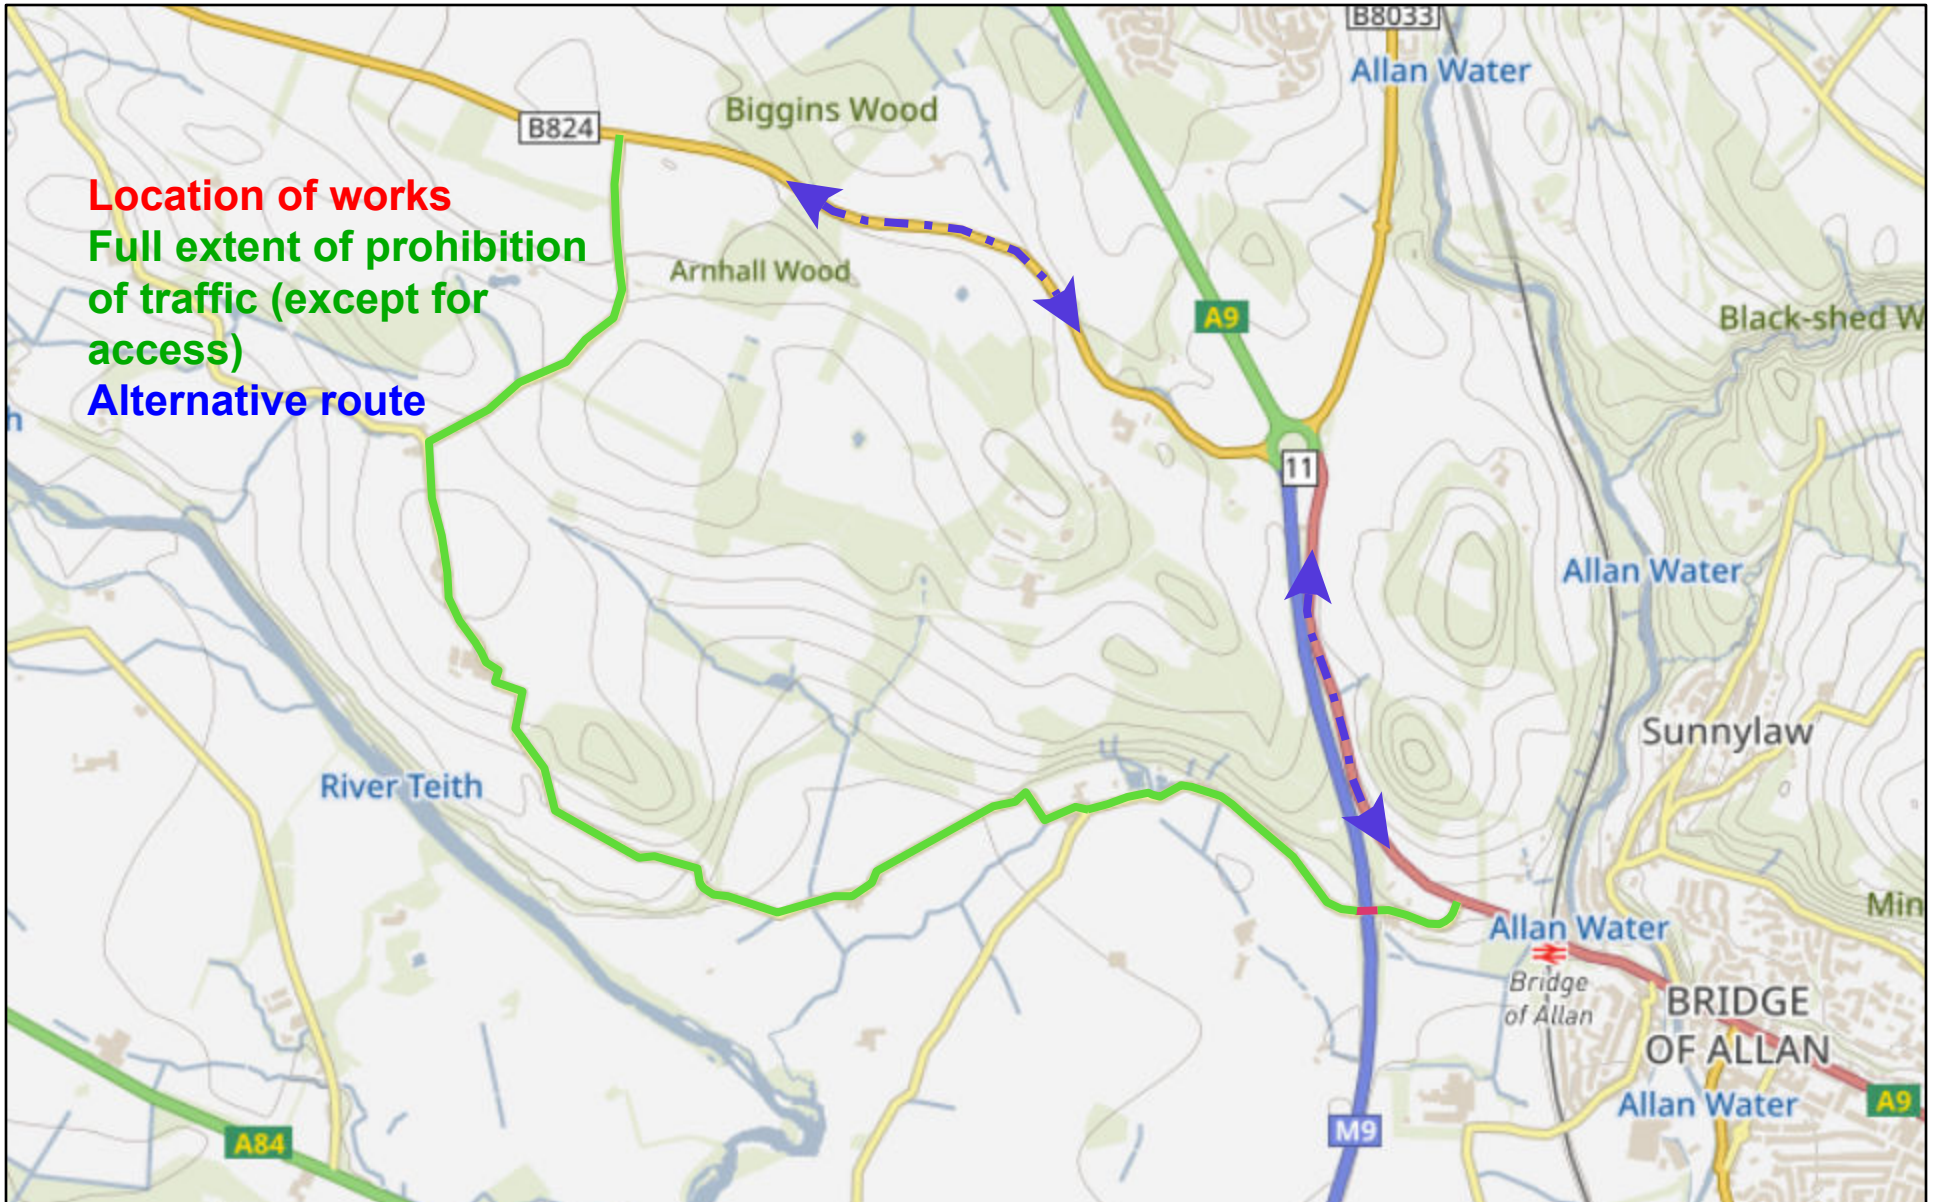

# Prohibition of Traffic - C34, Bridge of Allan

**Location of works**  
**Full extent of prohibition of traffic (except for access)**  
**Alternative route**

11/10/2024