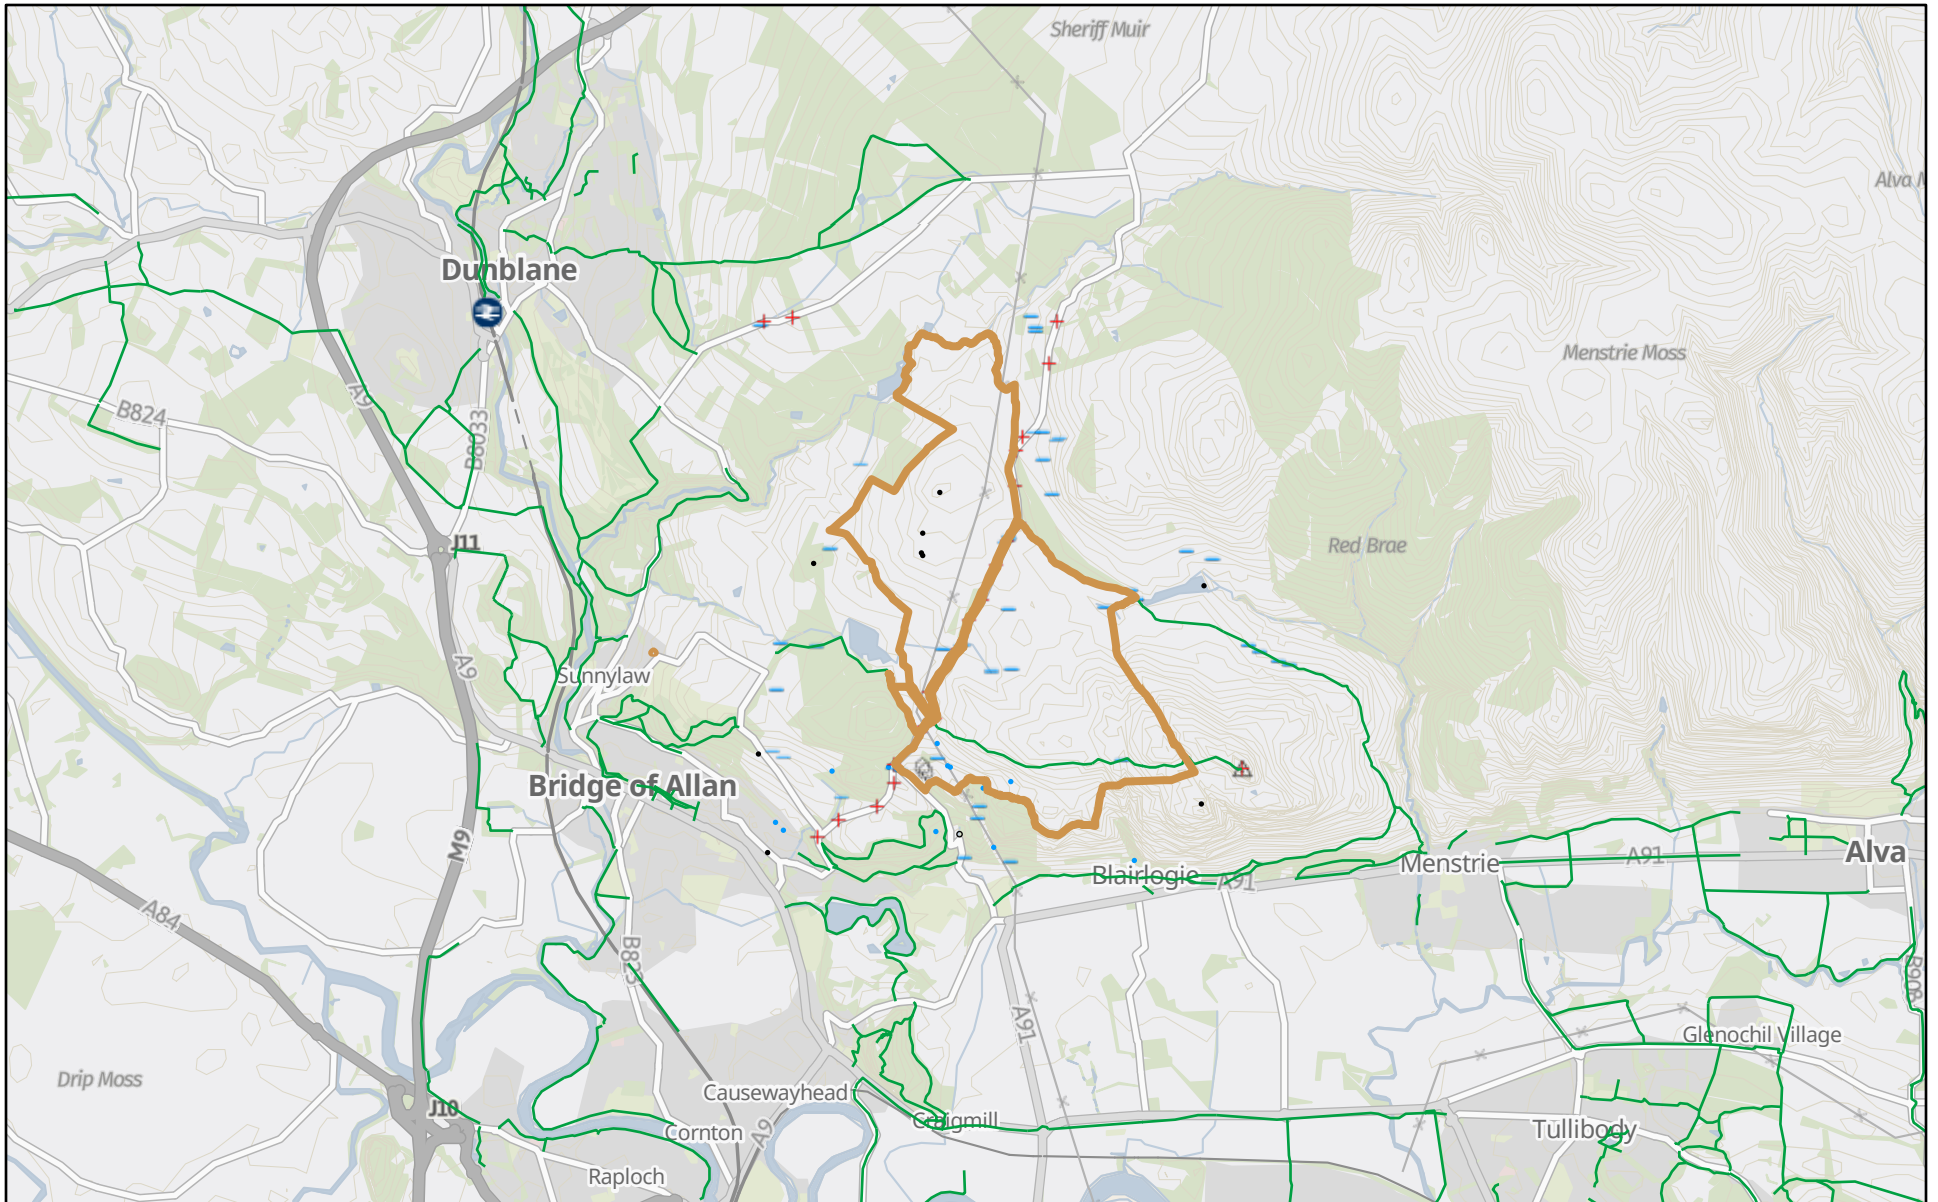

# Drumbrae Woodland Creation and Habitat Management Area

3/31/2023

1:54,832

Contains OS data © Crown Copyright and database right 2022  
Contains data from OS Zoomstack